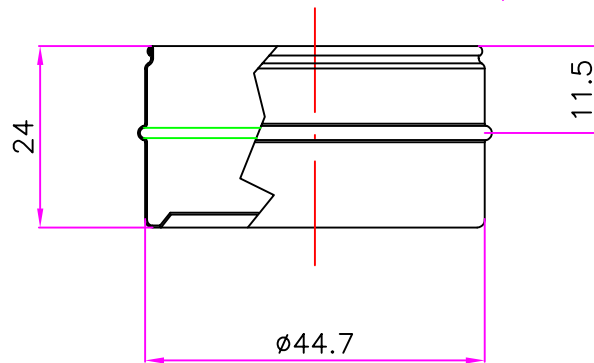

COD: 27404530

COD: 27404512

General tolerance:  $\pm 0,25$

**Cabagaglio**  
PACKAGING S.r.l.

Material: Aluminium lacquered  
transparent mat  
int. - ext.

Date: 29-05-08

Drawn by: MN

Customer:

Thickness: .

Article: COD: 274045H26

Scale: 1:1

Object: CONTENITORI

N° Drw:.

This drawing is CABAGAGLIO's property. Its reproduction is forbidden by law.