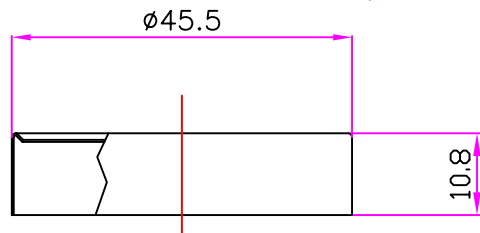

COD: 27404530

COD: 27404512

General tolerance:  $\pm 0,25$

**Cabagaglio**  
PACKAGING S.r.l.

Material: Aluminium lacquered  
transparent mat  
int. - ext.

Date: 29-05-08

Drawn by: MN

Customer:

Thickness: .

Article: COD: 274045H26

Scale: 1:1

Object: CONTENITORI

N° Drw:.

This drawing is CABAGAGLIO's property. Its reproduction is forbidden by law.